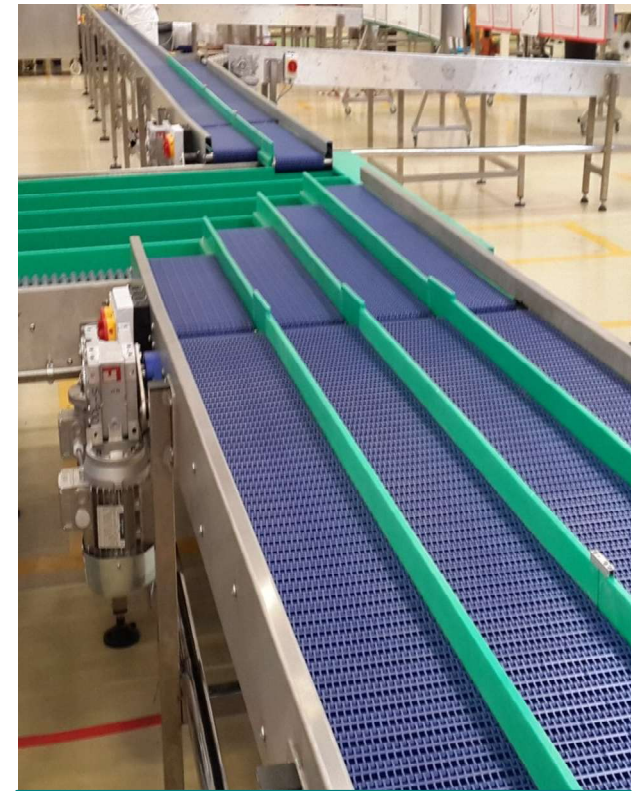

**We speak your language-
everything you need to
run smoothly**

Dough rollers

4 piecing guides

Delidder magnetic belts

cc600 chain

Depanner belt inserts

Depanner guides

(hockey sticks)

Depanner & delidder chain
guides

Indexing corners

Pan stoppers

Depanner Suction cups

wayne@nyloncc.co.za

***Call Wayne
083 787 6045***

**Keeping
downtime down &
shutdowns
shorter!**

**Diamond friction
top belts**