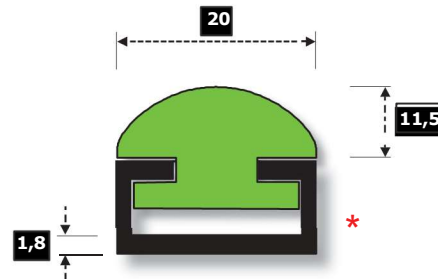

## EXTRUDED WEAR STRIPS

**U SECTION  
NCC 2035**

**U SECTION  
NCC 2035A**

**EXTRUDED WEAR STRIPS**

**C SECTION  
NCC 2008**

**C SECTION  
NCC 2032**

**C SECTION  
NCC 32001**

**EXTRUDED WEAR STRIPS**

**SNAP-ON C  
NCC 2014**

**SNAP-ON C  
NCC 2015**

**EXTRUDED WEAR STRIPS**

**DOG BONE  
NCC 2007**

**MUSHROOM  
NCC 2006**

**FLAT TOP  
NCC 2038**

\* Stainless Steel backing strips are sold separately