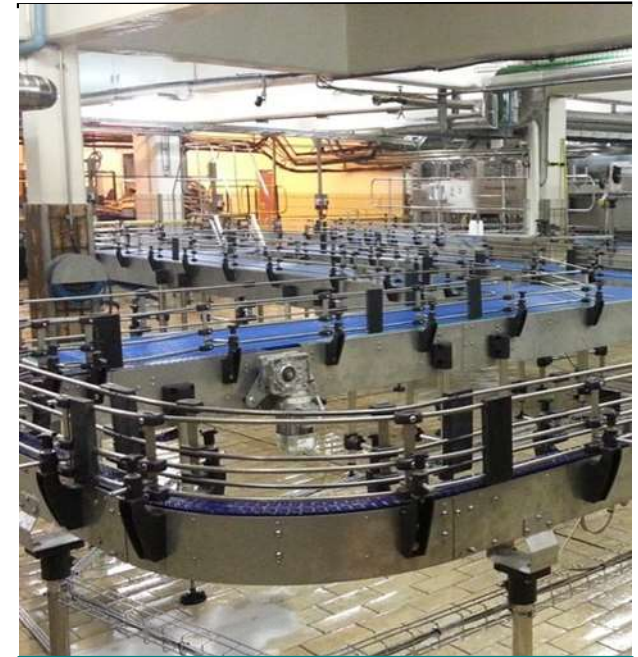

We are proud partners of
Intralox products

*Continuously pioneering
engineering excellence,
on time, with joy!*

wayne@nyloncc.co.za
www.nyloncc.co.za