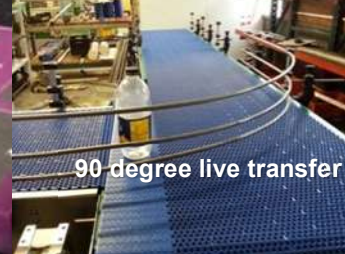

Accumulation Table

Curves & Replacable wear strips

Sprockets

Guide rail bracket

Metal & Plastic Chain

180 degree

Patented Magnetic bends

90-degree live transfer

End of line conveyors

Tripod

End to end transfer

Support head

Accelerated transfer

180 degree curve

Flights & Scoops

90 Degree Curve