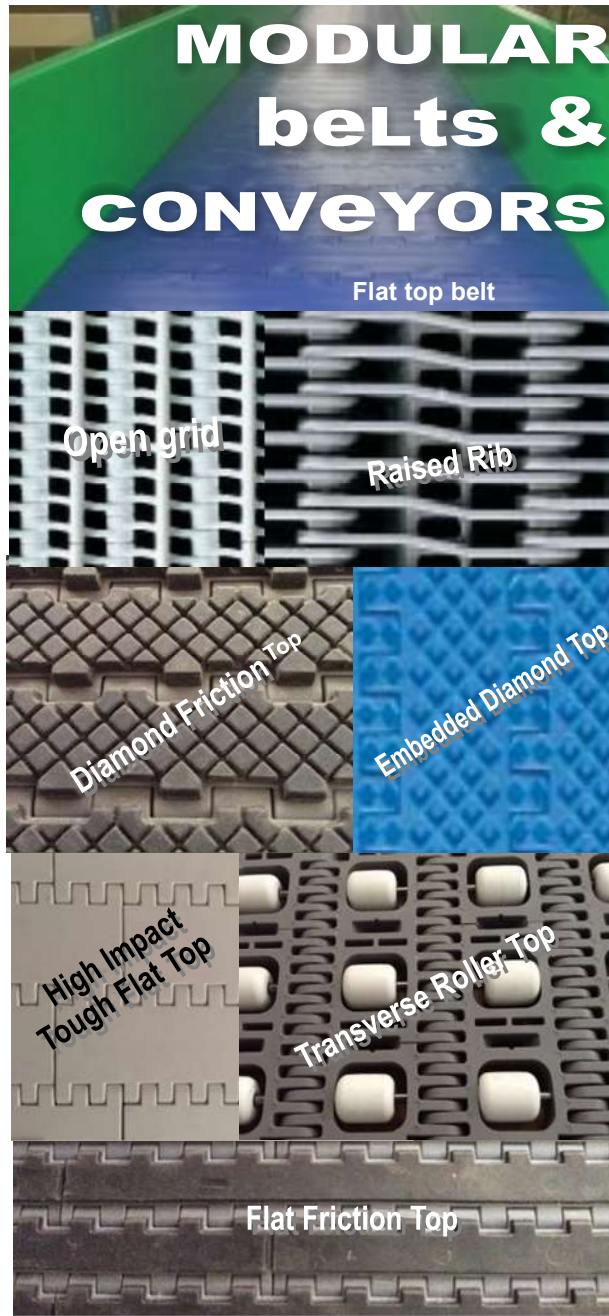

We are proud partners of
Intralox products

*Continuously pioneering
engineering excellence,
on time, with joy!*

wayne@nyloncc.co.za
www.nyloncc.co.za